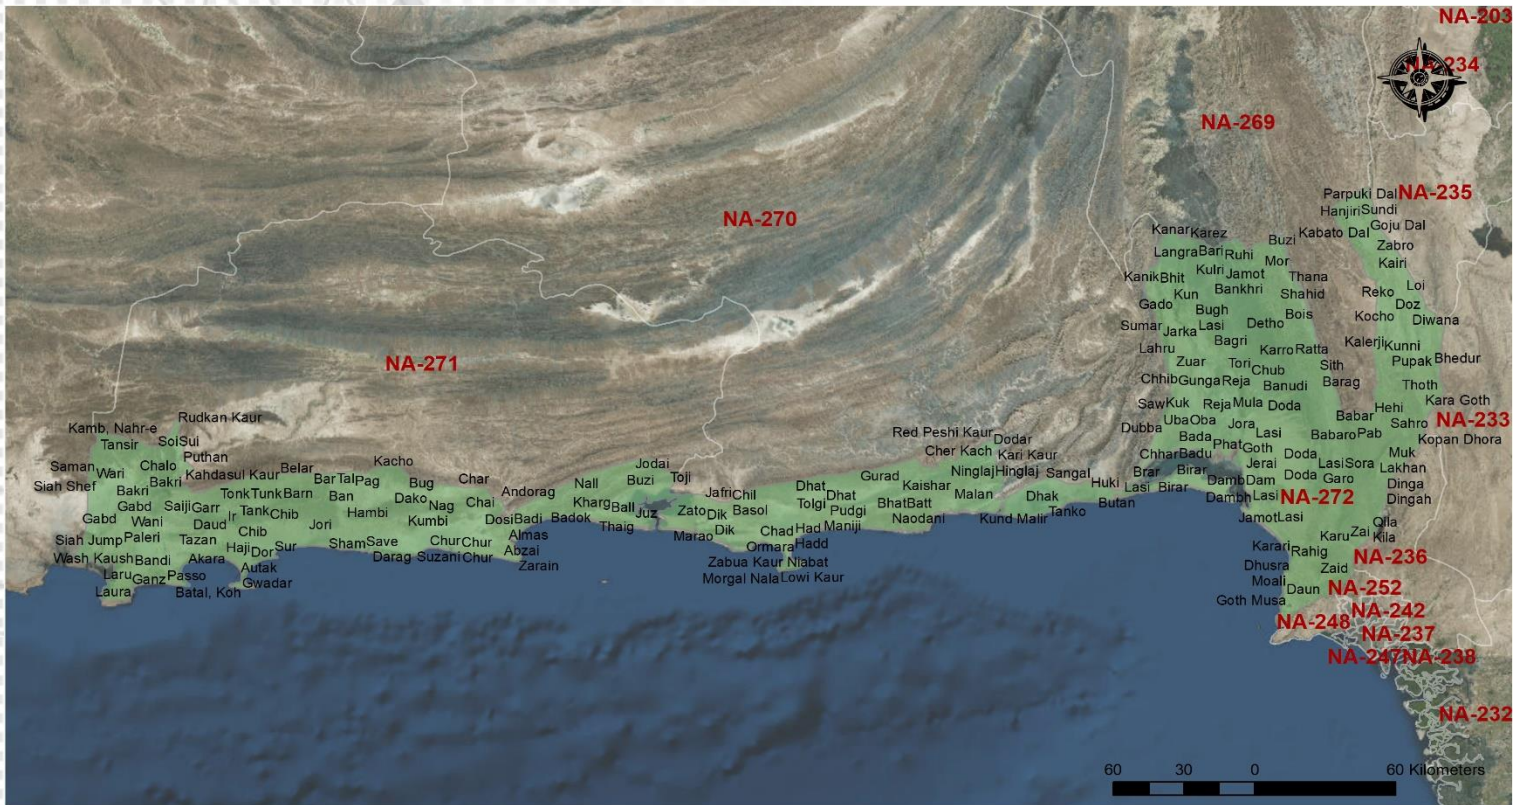

CONSTITUENCY PROFILE

NA-272 LASBELA-CUM-GWADAR

BALUCHISTAN

CONSTITUENCY POPULATION

837,806

VOTER STATISTICS

Male **203,467**

Female **153,412**

Total **356,879**

43% of the total population are registered as voters

POLLING STATIONS

100 Male 98 Female 167 Combined 365 Total

Number of polling stations where registered voters exceed 1,200 **91**

POLLING BOOTHS

520 Male 423 Female 943 Total

AVERAGE VOTER AT POLLING STATION **978** AVERAGE VOTER AT POLLING BOOTH **378**

LIST OF CONTESTING CANDIDATES

#	Name	Name of Political Party
1	Allah Baksh	Muttahidda Majlis-e-Amal Pakistan
2	Jam Kamal Khan	Balochistan Awami Party
3	Shakeel Ahmed	Independent
4	Attaullah	Balochistan National Party (Awami)
5	Ali Ahmed	Pakistan Tehreek-e-Insaf
6	Ali Baloch	Independent
7	Ghulam Sarwar	Independent
8	Ghulam Mustafa Malik	Independent
9	Muhammad Akhtar Mengal	Balochistan National Party
10	Mohammad Aslam Bhootani	Independent
11	Mohammad Akram	Pak Sarzameen Party
12	Nawab Khan Bizenjo	Amun Taraqqi Party
13	Wazir Ahmed Noorani	Tehreek-e-Labaik Pakistan